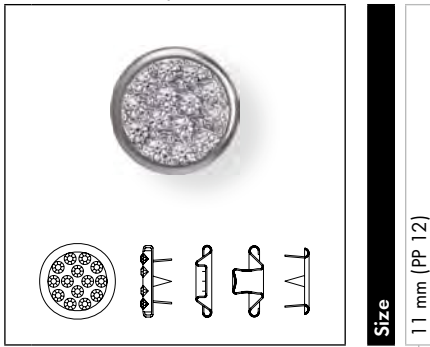

ARTICLE EXPLANATION

1780/114 Snap Fastener

Size

11 mm (PP 12)

Color of Casing

081 Gold

082 Silver

086 Gun Metal