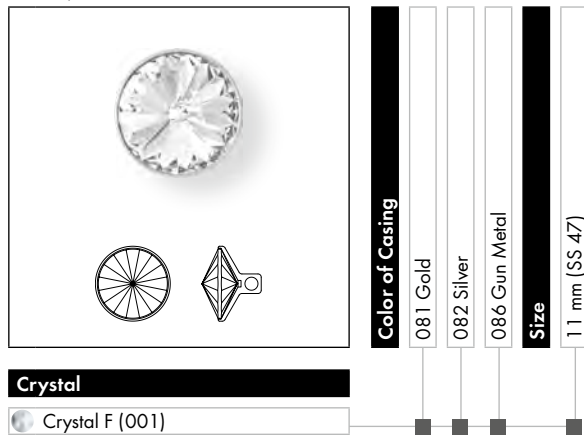

ARTICLE EXPLANATION

1810/S47

1810/S47	Color of Casing	Color	Size
Article number	Color assortment	Crystal color assortment	Diameter of the button in mm (stone size)

ORDERING EXAMPLE
& PRODUCT VARIETY EXPLANATION

1810/S47	082	001
Article number	Color of casing	Color of crystal
	081 Gold 082 Silver 086 Gun Metal	Please see the respective product matrix for all available reference codes.

AVAILABLE CASING COLORS

Buttons with Metal Shank are available in three different casing colors. Please see the respective product matrix for all available options.