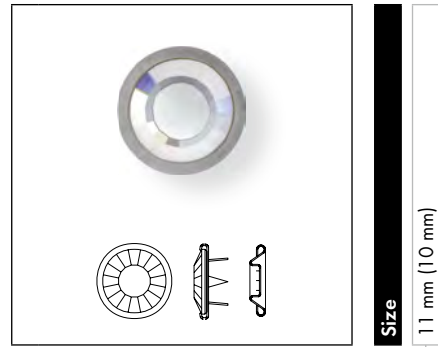

1781/100 Decorative Button

Size

11 mm (10 mm)

Color of Casing

081 Gold

082 Silver

086 Gun Metal

093 Rose Gold

Crystal

Crystal F (001)

Crystal Effects

Transparent Effects

Crystal AB F (001 AB)

Crystal Golden Shadow F (001 GSHA)

Crystal Silver Shade F (001 SSHA)

Color Effects

Metallic Effects

Jet Hematite F (280 HEM)

Jet Nut F (280 NUT)

1780/114	Color of Casing	Color of Component / Crystal	Size
Article number	Color assortment	Color of the component in combination with the crystal color	Diameter of the button in mm (stone size)
1781/100	Color of Casing	Color of Crystal	Size
Article number	Color assortment	Please see the respective product matrix for all available reference codes.	Diameter of the button in mm (stone size)