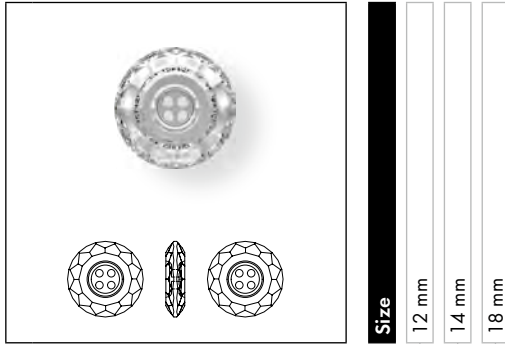

BUTTONS & FASTENERS

CRYSTAL BUTTONS

3008 Classic Crystal Button (4 holes)

Crystal	12 mm	14 mm	18 mm
Crystal F (001)	■	■	■
Colors			
Plain Colors			
Jet (280)	■	■	■
Crystal Effects			
Transparent Effects			
Crystal AB F (001 AB)	■	■	■
Crystal Golden Shadow F (001 GSHA)	■	■	■
Crystal Blue Shade F (001 BLSH)	■	■	■
Crystal Luminous Green F (001 LUMG)	■	■	■
Crystal Paradise Shine F (001 PARSH)	■	■	■
Crystal Silver Night (001 SINI)	■	■	■
Color Effects			
Metallic Effects			
Jet Hematite (280 HEM)	■	■	■