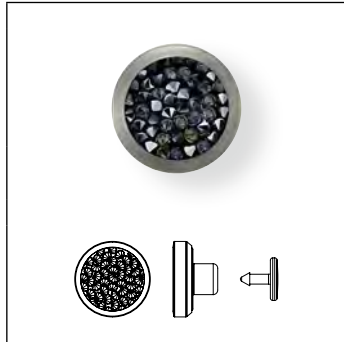

1795/140 Crystal Fine Rocks Jeans Button

Color of Film (Crystal Fine Rocks)
1012 Black

Upper Die³	Spare Part⁴	Lower Die	Thread Adapter	Changing Pin
Art. 9060/009¹	Art. 9060/018	Art. 9060/016	Art. 9060/014 (M6)²	Art. 9060/015
Tool Set				
Art. 9060/020				

Color of Casing

- 081 Gold
- 082 Silver
- 086 Gun Metal
- 093 Rose Gold

Color

Plain Color

- Jet (280)

Opal Colors

- Chrysolite Opal (294)
- Cyclamen Opal (398)
- Rose Water Opal F (395)
- White Opal F (234)

Crystal Effects

Transparent Effects

- Crystal Aurore Boreale (001 AB)
- Crystal Bermuda Blue (001 BBL)
- Crystal
- Crystal Matt Finish (001 M112)
- Crystal Matt Finish Bermuda Blue (001 MFBBL)
- Crystal Moonlight (001 MOL)
- Crystal Red Magma (001 REDM)
- Crystal Silver Shade (001 SSHA)

Metallic Effects

- Crystal Chrome (001 CHRM)

¹ The plastic insert for the upper die (art. 9060/009) must be ordered separately, depending on the type of button it will be used with.

² The relevant thread adapter is supplied with the fly press art. 9040/017 and art. 9040/019.

³ Holder for Insert

⁴ Insert for Upper Die