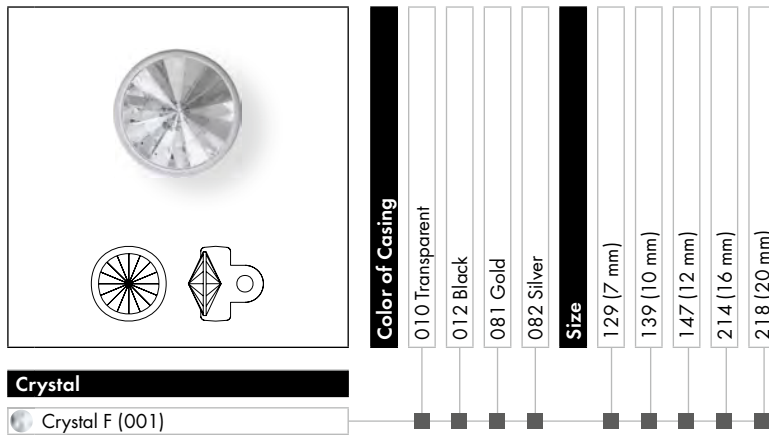

ARTICLE EXPLANATION

1770

1770	Color of Casing	Color	Size
Article number	Color assortment	Crystal color assortment	Size code (diameter of the Button in mm)

ORDERING EXAMPLE
& PRODUCT VARIETY EXPLANATION

1770	214	012	001
Article number	3-digit code for size	Color of casing	Color of crystal
	Please see the respective product matrix for all available size references.	010 Transparent 012 Black 081 Gold 082 Silver	Please see the respective product matrix for all available reference codes.